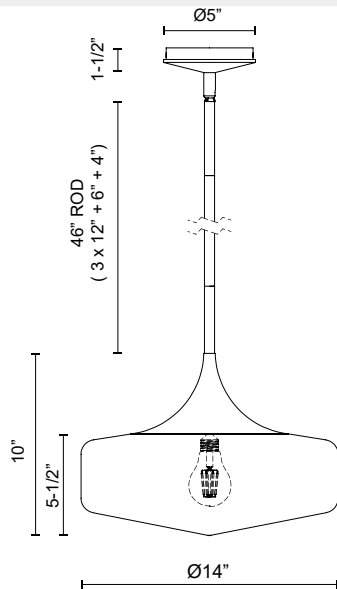

alora mood

P. 1.855.855.8926

CANADA: 19054 28TH Avenue Surrey - BC V3Z 6M3

USA: 3035 E. Lone Mountain Rd - Las Vegas, NV, 89081

LINCOLN PD440814

FIXTURE DIMENSIONS	D14" x H10"
LAMP TYPE	E26
MAX WATTAGE	60W
BULB QTY	1
BULBS INCLUDED	No
VOLTAGE	120V
GLASS DETAILS	Glossy Opal Glass
MATERIAL	Glass; Steel;
ROD LENGTH	46" Max (3x12" + 1x6" + 1x4")
DIAMETER OF ROD	1/2"
WIRE LENGTH	60"
MINIMUM HANG HEIGHT	18"
SLOPED CEILING ADAPTABLE	Yes, Up to 45 Degrees
LOCATION	Dry
CANOPY DIMENSIONS	D5" x H1-1/2"
PAINT FINISH	AG01; BN01; MB01;

[D - Diameter, L - Length, W - Width, H - Height, E - Extension]

AVAILABLE FINISHES:

PD440814AGGO
Aged Gold/Glossy
Opal Glass

PD440814BNGO
Brushed
Nickel/Glossy
Opal Glass

PD440814MBGO
Glossy Opal
Glass/Matte Black